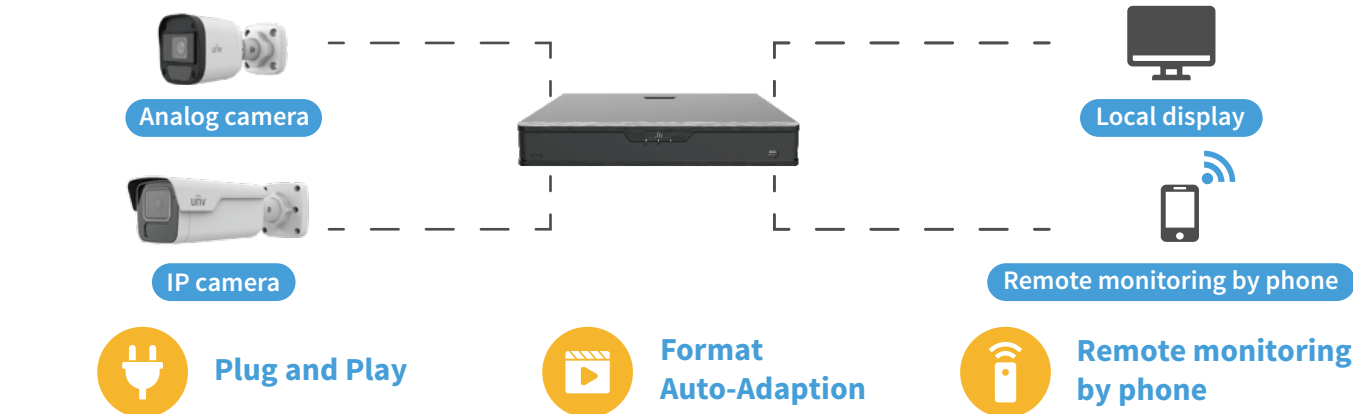

Easy to Configure

Smart Functions

Smart functions efficiently filters false alarms caused by environmental factors.

- UMD(Ultra Motion Detection)** With human and vehicle target detection, it solves **2 major pain points:**
 - False detection filtering
 - Alarm event categorization
- It also simplifies post-event video search, enhancing retrieval efficiency and optimizing disk utilization.