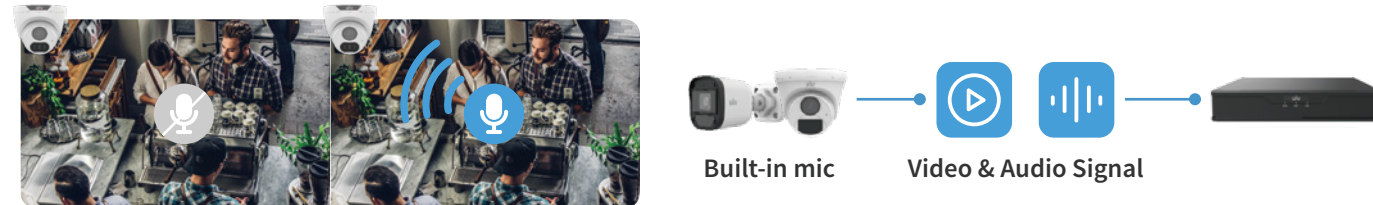

Image performance at day **Image performance at night**

Audio Over Coaxial (AoC)

Two signals transmitting over one cable

Environmental Suitability (Cameras)

IP 67, complete protection against dust and water. Reliable at instable voltages and extreme temperatures.