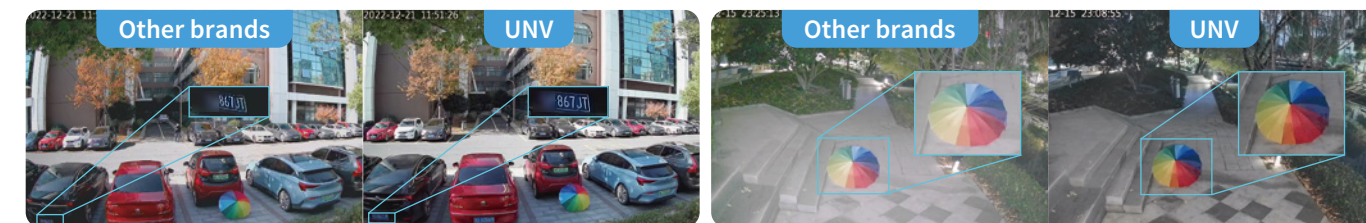

- Whale** More advanced features for superior performance
- More appearances and resolutions** for wider demands
- Metal housing** for more scenarios

High Quality Image

- 4K** Ultra clarity with rich details
- LightHunter** Clear image in ultra low-light conditions
- WDR** for reliable image excellence