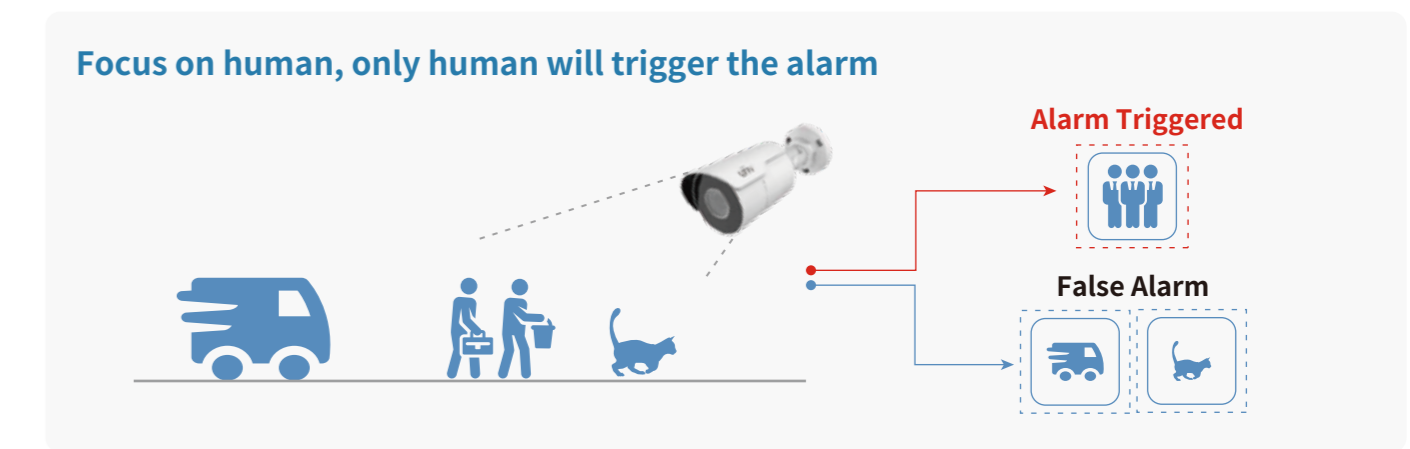

Image Performance

Indoor image performance

Radically reduce the blurring, deliver a clear, bright and colorful image.

Traditional Network Camera	EasyStar Network Camera
	
	EasyStar products provide bright and color details

Outdoor image performance

Brilliant performance in the low-light outdoor environment

Traditional Network Camera	EasyStar Network Camera
	

Traditional Network Camera	EasyStar Network Camera
	

Human Body Detection

- Automatically detect intrusion targets
- Reduce false alarm and detect human only

	Image Quality	Human Body Detection
<p>Normal Network Camera</p> 	Dark, fuzzy and full of noise	Couldn't detect the human body
<p>UNV EasyStar</p> 	Colorful, clear and bright	Triggered alarm

Challenges

Multi-directional monitoring

Monitoring large scenes requires installing multiple devices at different spots, which increases equipment costs, installation labor costs, and maintenance expenses.